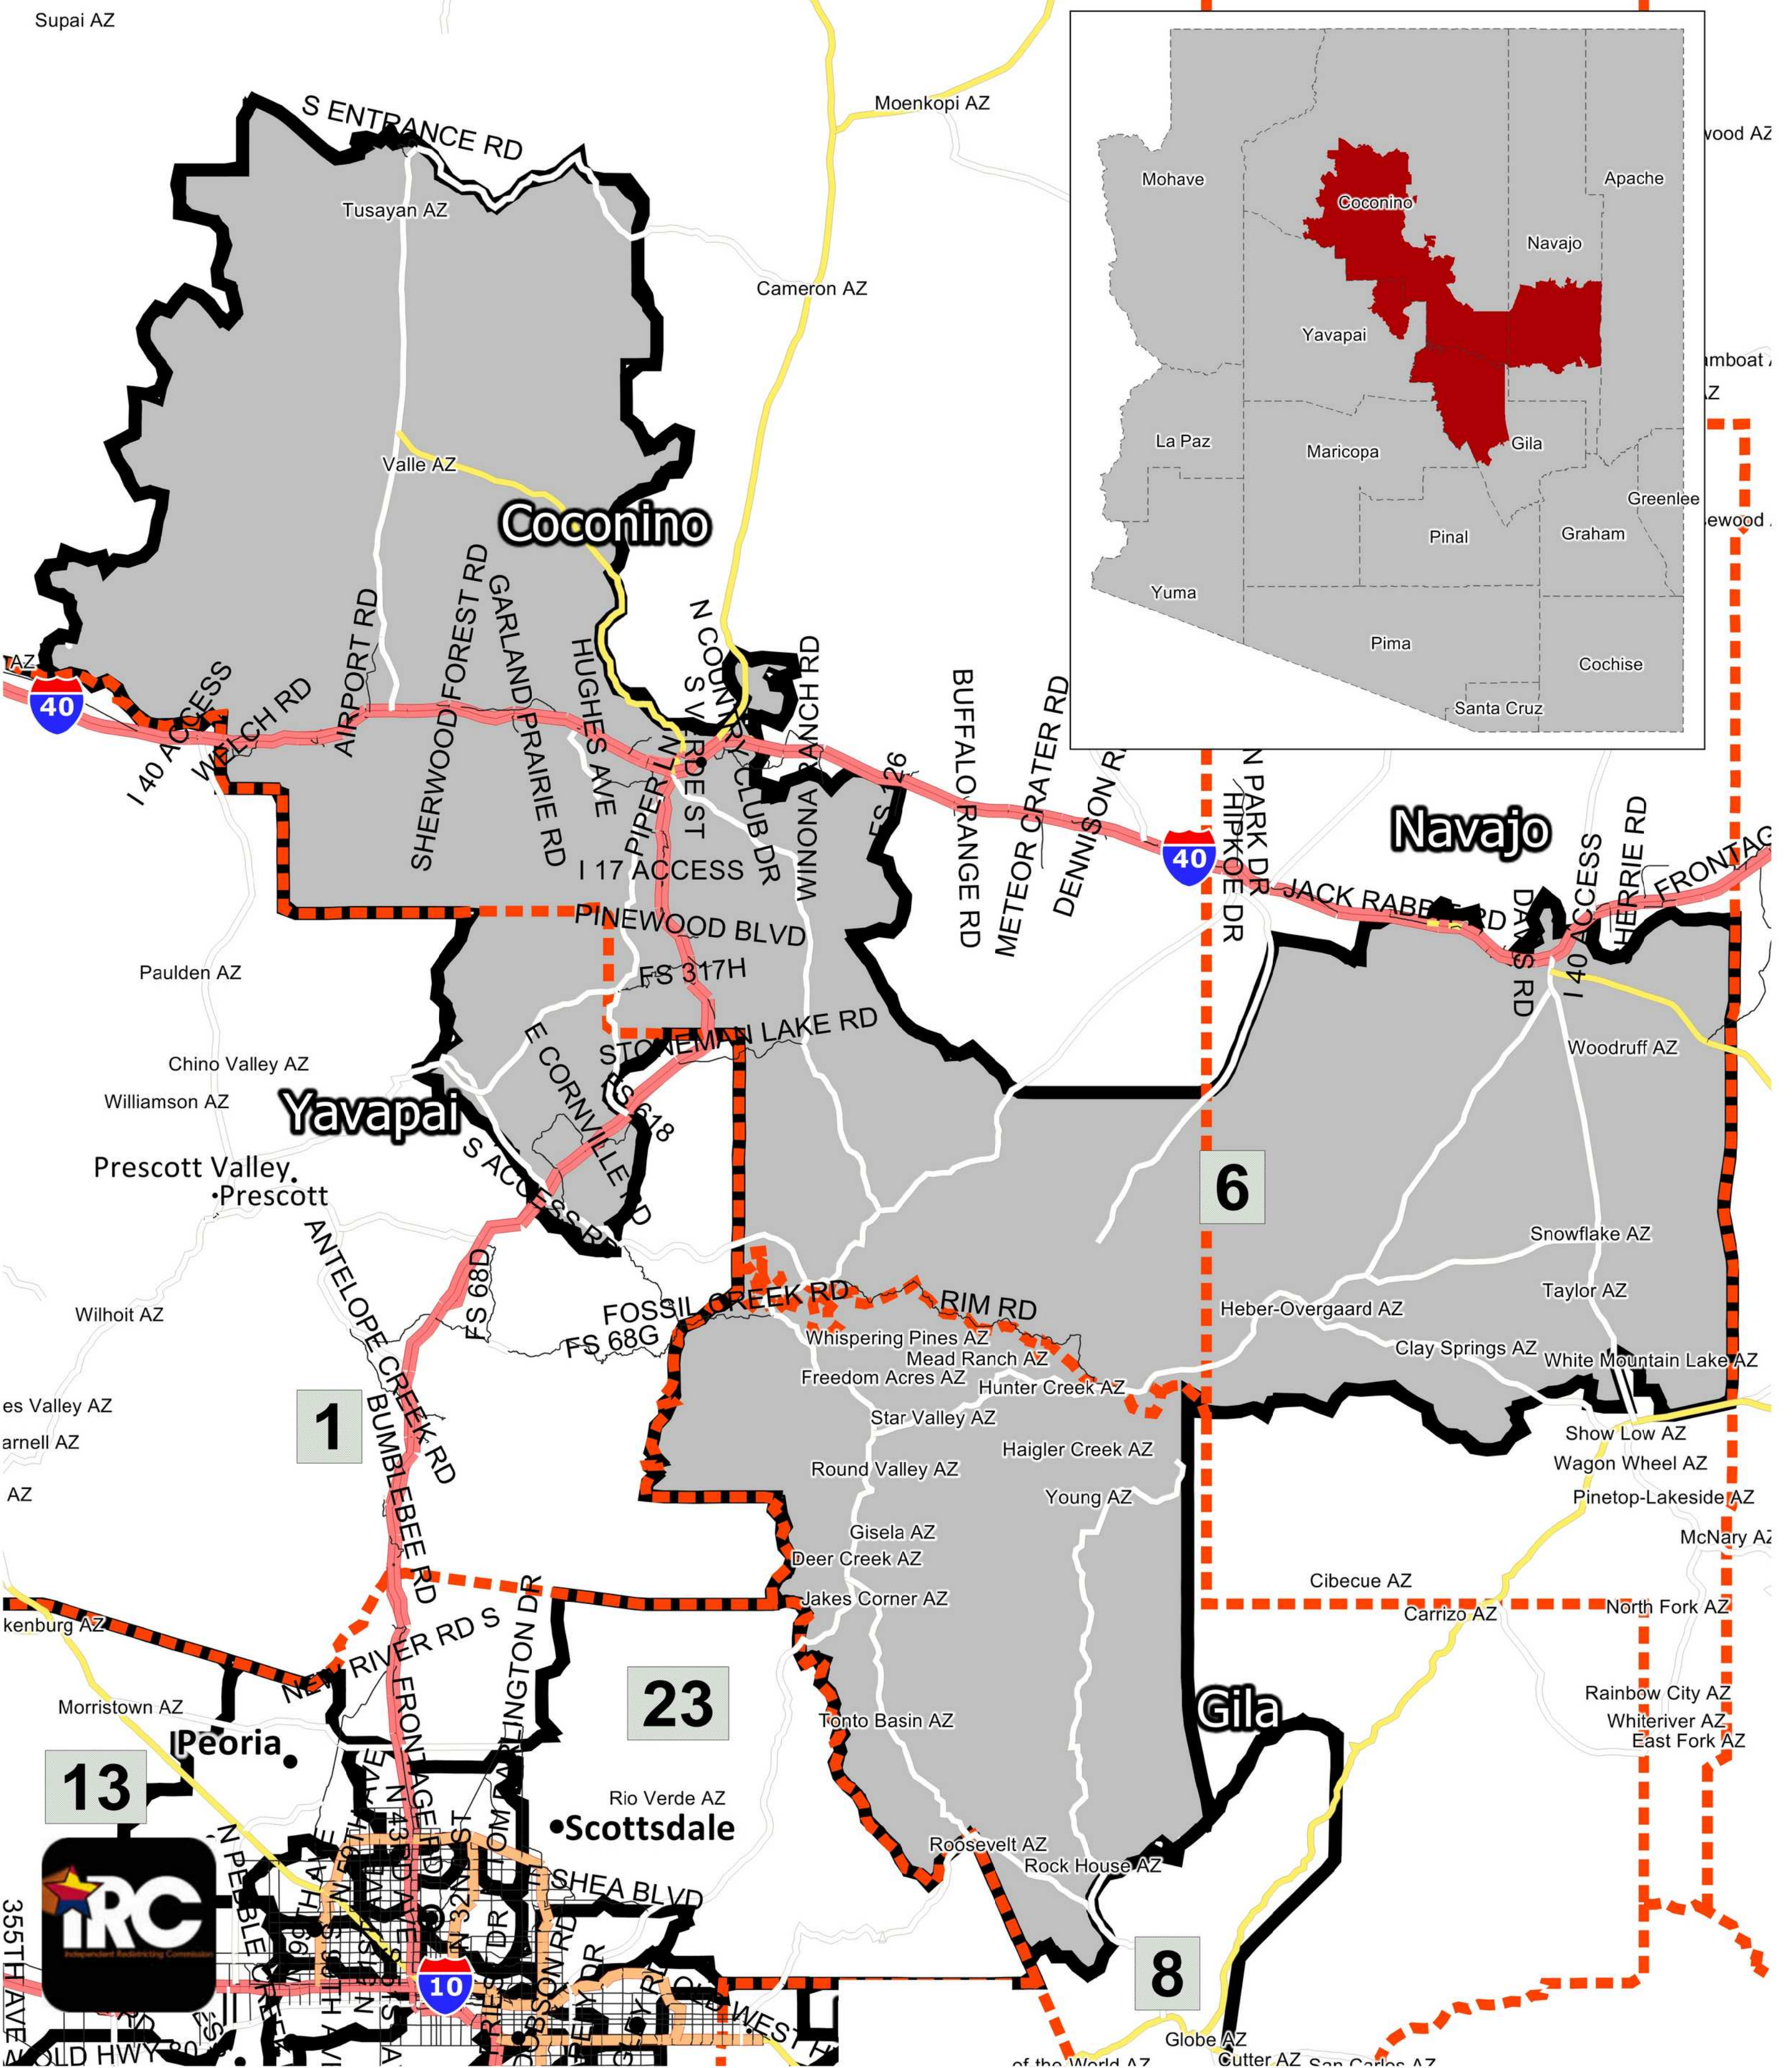

Arizona 6th Legislative District

Supai AZ

Apache

355TH AVE

OLD HWY 80

WEST

of the World AZ

Gutter AZ

San Carlos AZ