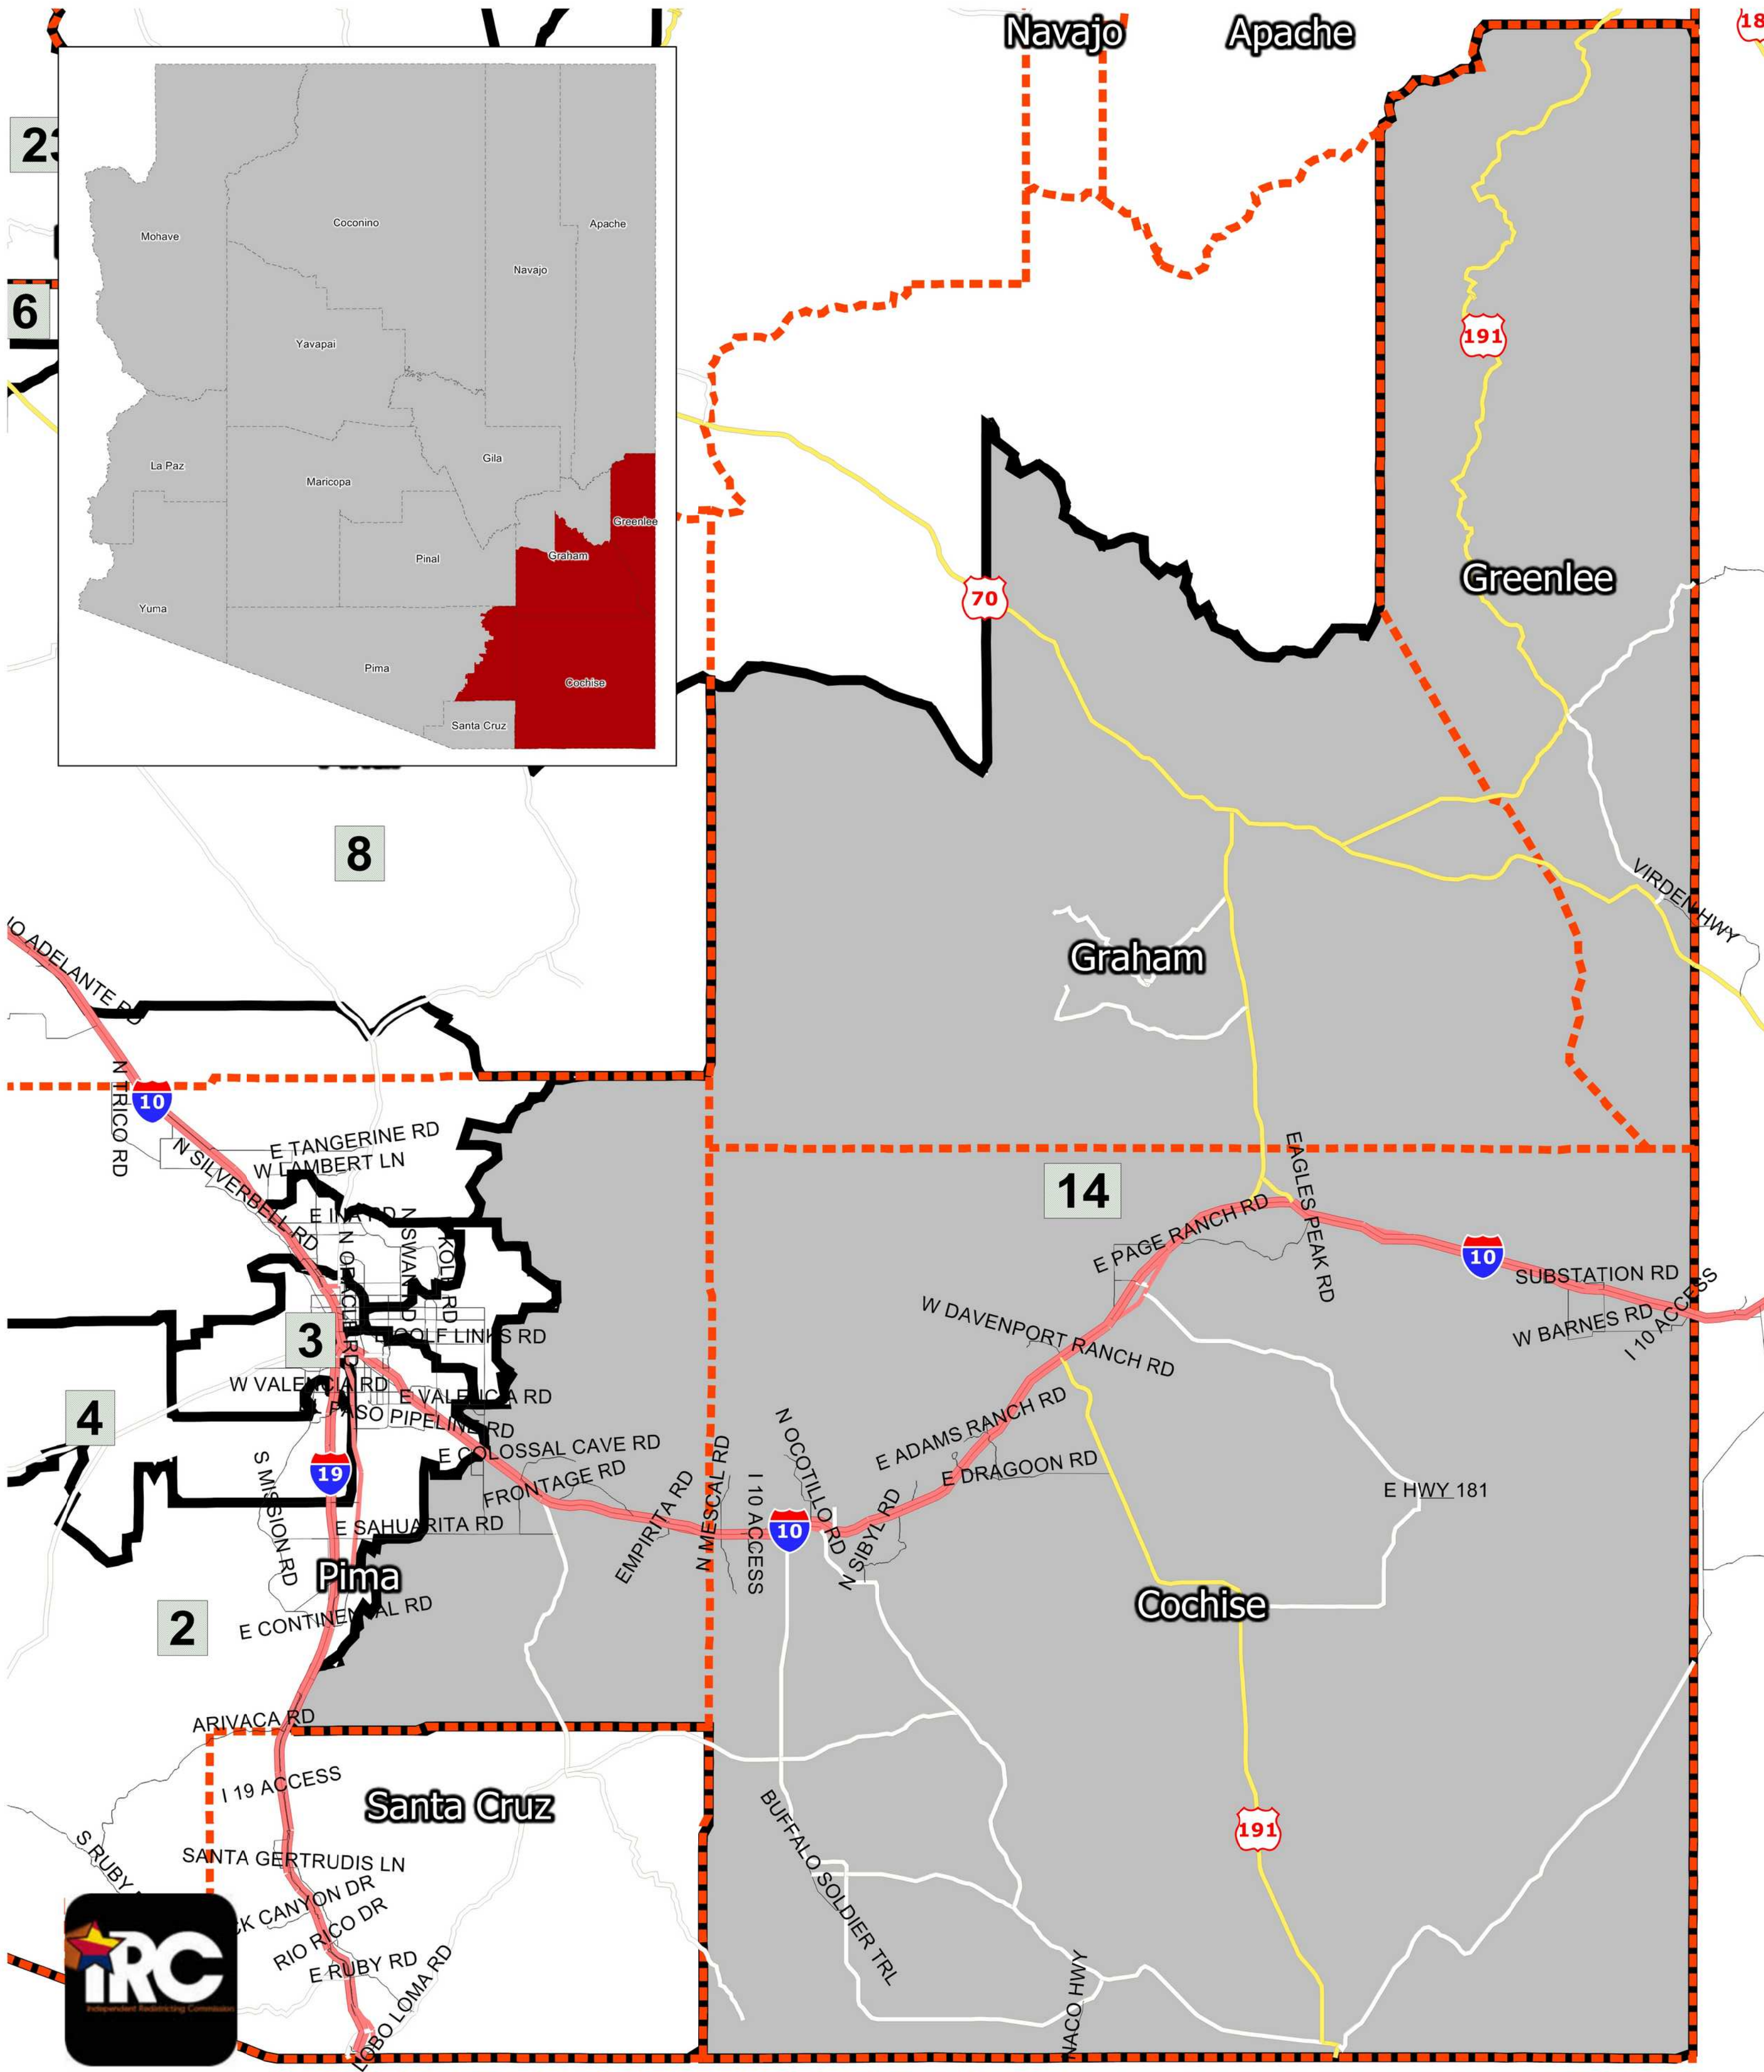

Arizona 14th Legislative District

23

6

8

Navajo

Apache

191

70

Greenlee

18

Graham

14

10

3

4

Pima

2

Cochise

E HWY 181

Santa Cruz

191

BUFFALO SOLDIER TRL

MACO HWY